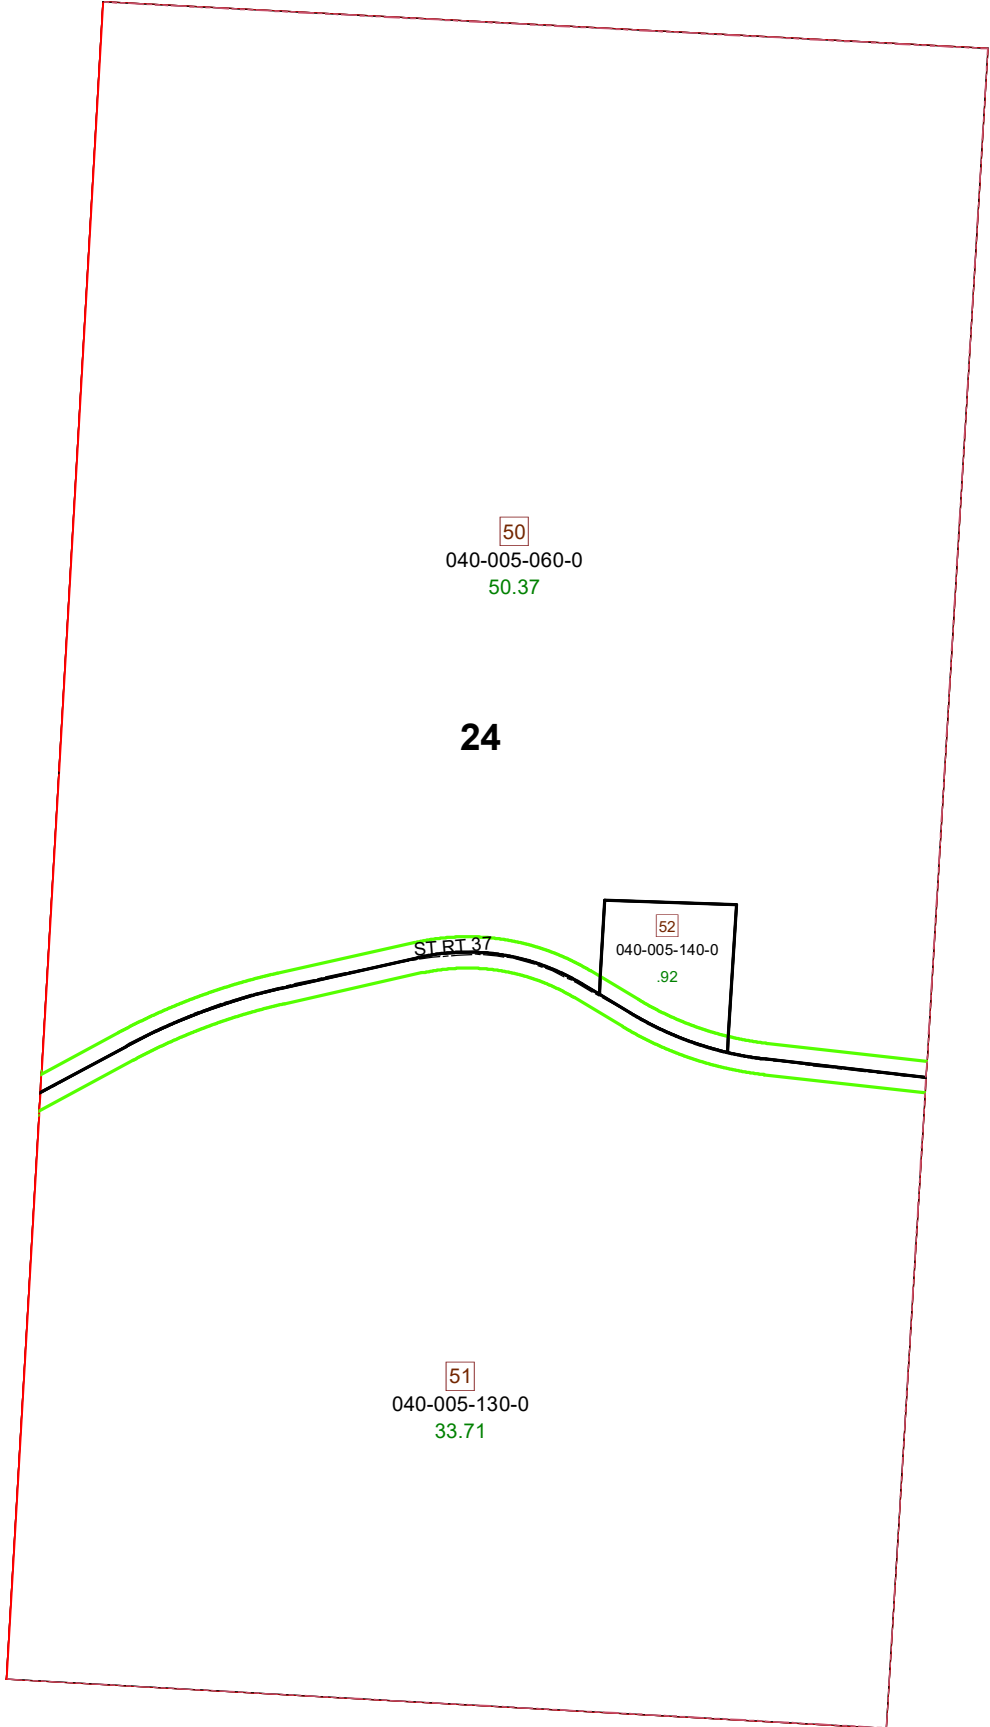

**DEERFIELD TOWNSHIP SECTION 24 R13 TWP 9
MORGAN COUNTY, OH**

PIN	VOL	PAGE	Owner	LegalDescr	Acres
040-005-130-0	D.V	195 28	SIDWELL DONNA JEAN	R13 T09 S24 SD 51	33.71
040-005-060-0	D.V	195 28	SIDWELL DONNA JEAN	R13 T09 S24 SD 50	50.37
040-005-140-0	D.V	195 28	SIDWELL ROBERT LEE & BEVERLY M	R13 T09 S24 SD 52	0.92

Boundaries

- Future Split (dashed magenta line)
- Parcel (solid black line)
- Hydro (solid blue line)
- ROW (solid green line)
- County (dashed grey line)
- Lot (solid yellow line)
- Section (solid red line)
- Township (dashed red line)
- Symbols (solid grey line)
- Roads (dashed black line)